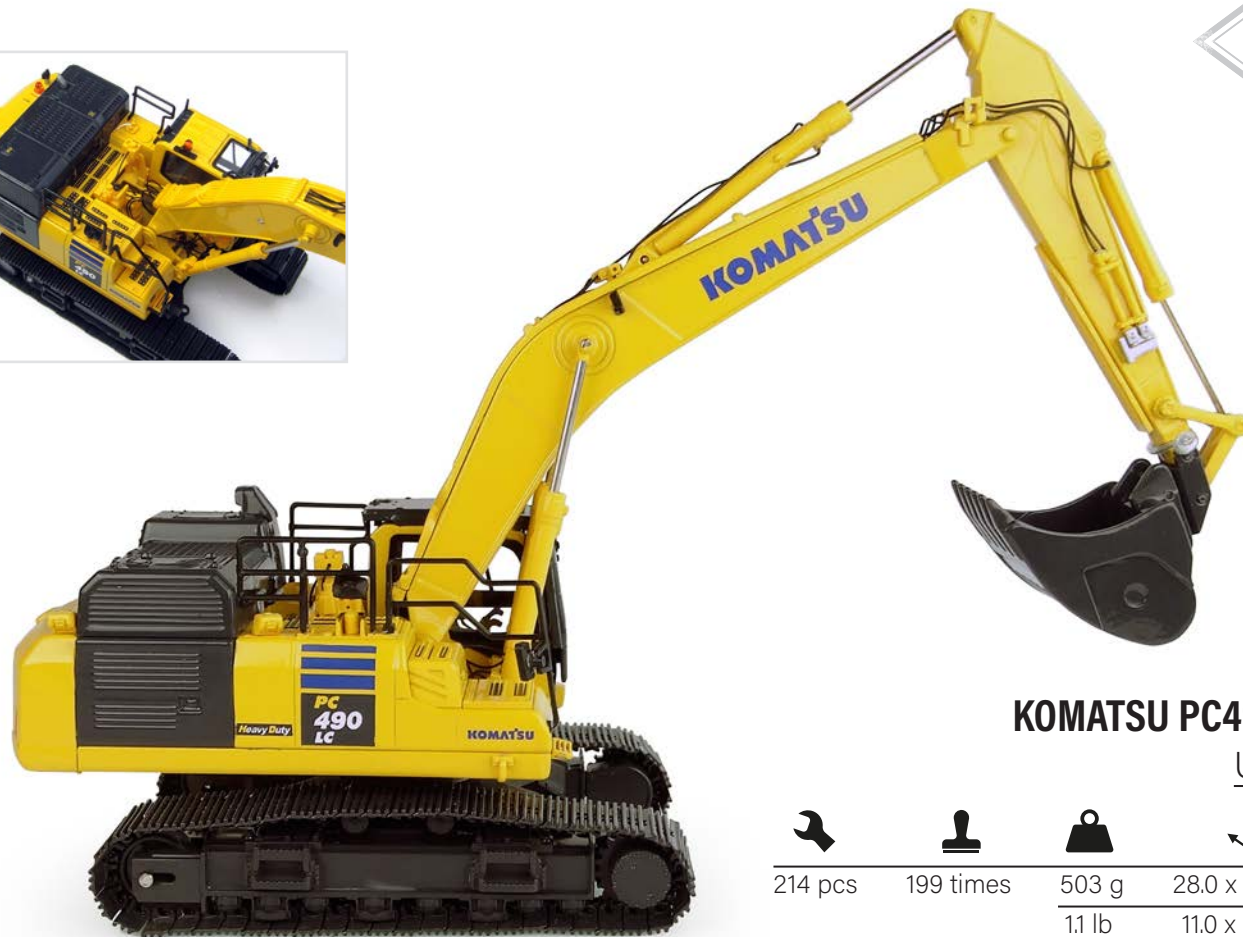

20.0 x 11.5 x 10.0 cm

1.7 lb

7.9 x 4.5 x 4.0 in

1:50

BACK IN STOCK

KOMATSU D155AX-7

UH8010

213 pcs

185 pcs

142 times

222 g

23.0 x 7.5 x 6.0 cm

.5 lb

9.1 x 3.0 x 2.4 in

1:50

KOMATSU PC210LC-11

290 g

.64 lb

31.2 x 6.2 x 6.7cm

12.3 x 2.4 x 2.6 in

1:50

KOMATSU PC490LC-11
UH8120

214 pcs

199 times

503 g
1.1 lb

28.0 x 71 x 7.0 cm
11.0 x 2.8 x 2.8 in

1:50

KOMATSU WB97S-8

UH8139

136 pcs

167 times

129 g